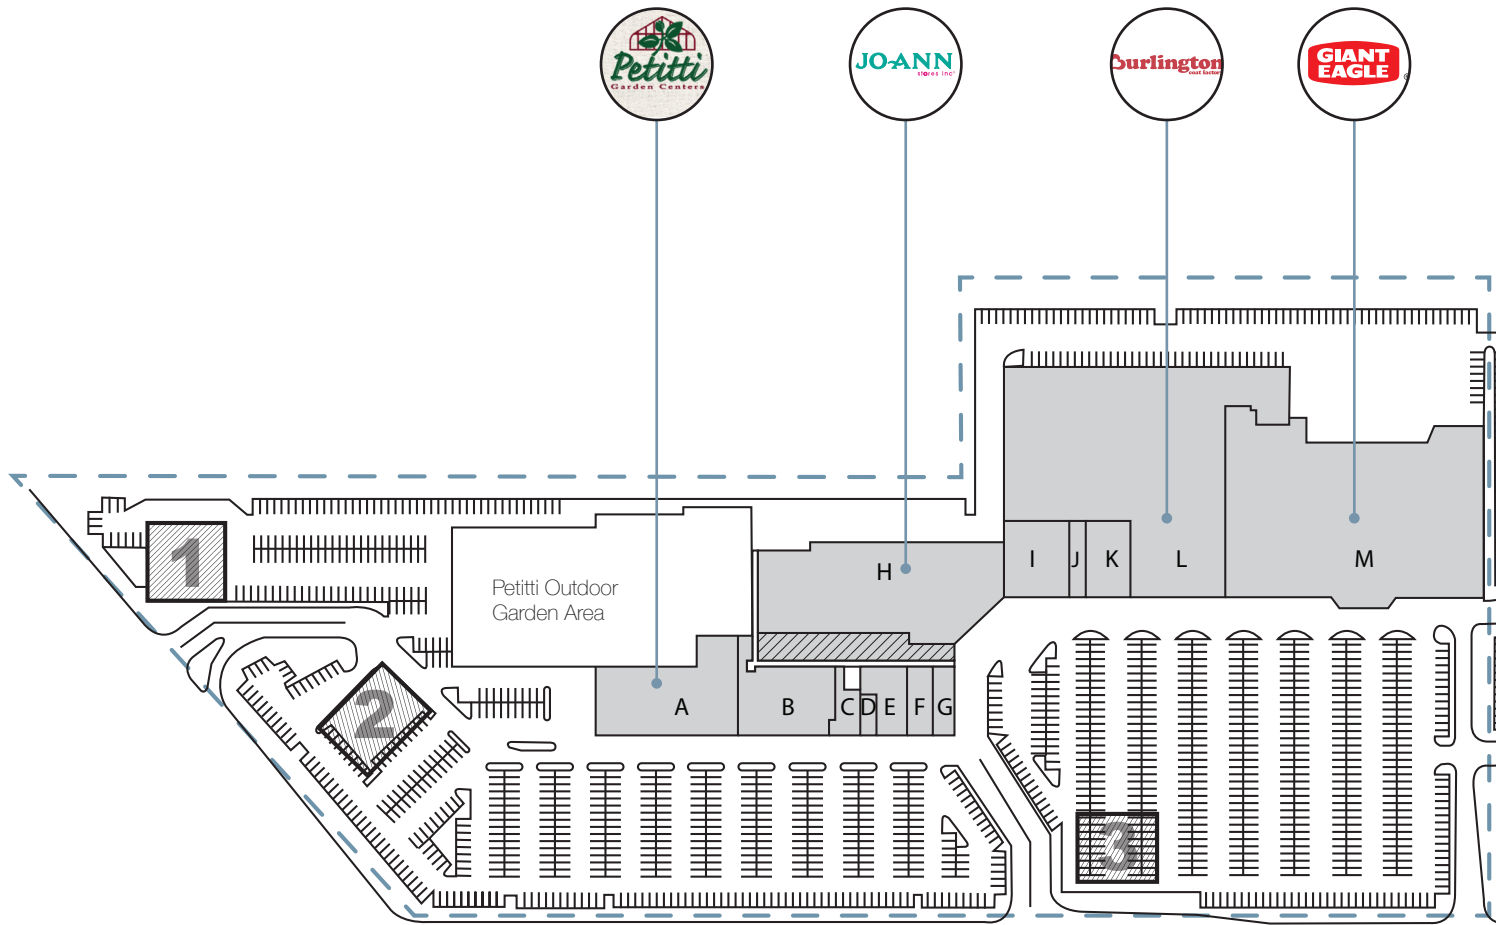

ERIE COMMONS SHOPPING CENTER TOTAL GLA: 229,811

Tenant List:	GLA
A Petitti Garden Center	18,978
B Chuck E Cheese	10,694
C Huntington Learning Center	1,977
D Tuxedo Junction	1,080
E Catherine's	4,200
F Fashion Nails	2,458
G Time Warner Cable	3,000
H Jo-Ann Fabrics	35,984
I Famous Footwear	8,100
J Great Clips	1,350
K HobbyTown	4,500
L Burlington Coat Factory	68,000
M Giant Eagle	69,490

ERIE COMMONS SHOPPING CENTER

Demographics	1 mile	3 mile	5 mile
Population	3,950	36,470	107,136
Households	1,906	15,622	45,921
HH Income	\$62,409	\$68,091	\$66,934

Traffic Counts	Total:	
Mentor Avenue		23,000
Johnnycake Ridge Road		9,000